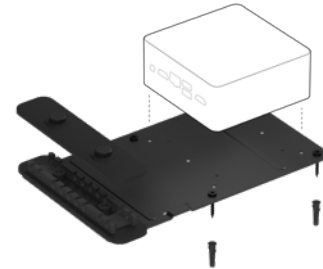

### Logitech Strong USB

SuperSpeed USB 10 Gbps cable

10m Included

25m Optional

The Logitech Tap touch controller connects to the meeting room Chromebox via Logitech Strong USB, a plenum-rated cable that offers 10 meters (32.8 feet) of reach. Even in larger rooms, you can position Tap for convenient operation while hiding the Chromebox in a credenza or behind display.

Aramid-reinforced for a durable connection between Tap and the Chromebox

Plenum-rated and Eca certified for runs in walls, raceways, and conduit

Optional 25 meter cable available for large rooms and long runs

### Chromebox Mount

Mounting bracket with integrated cable retention

Compatible with Chromeboxes and SFF PCs with a 100mm VESA pattern

Integrated cable retention keeps connections tight

Secures computers and cables to walls and beneath tables