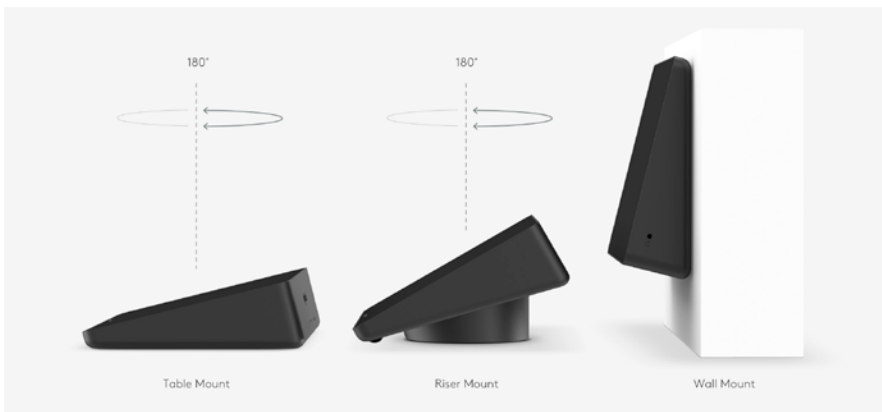

### Rally Mounting Kit

Included with medium and large configurations

Securely position Rally Camera on wall or near ceiling

Low-profile speaker brackets provide "floating" appearance

Robust cable retention brackets keep connections tight

### Rally Mic Pod

Modular microphones with RightSound for Logitech Rally

Auto-levels voices and suppresses noise for clear audio

Convenient mute control and indicator light

Connect up to seven Mic Pods for U-shaped tables and large rooms

Large room configurations include Rally Mic Pod Hub to simplify under-table cable routing

## MOUNTS FOR LOGITECH TAP

Place the Logitech Tap touch controller on the tabletop, or add a mount for better security, convenience, and cable management.

The Table and Riser mounts fit in standard grommet holes and swivel 180° for operation from both sides of the table. The Wall mount saves space in smaller rooms.