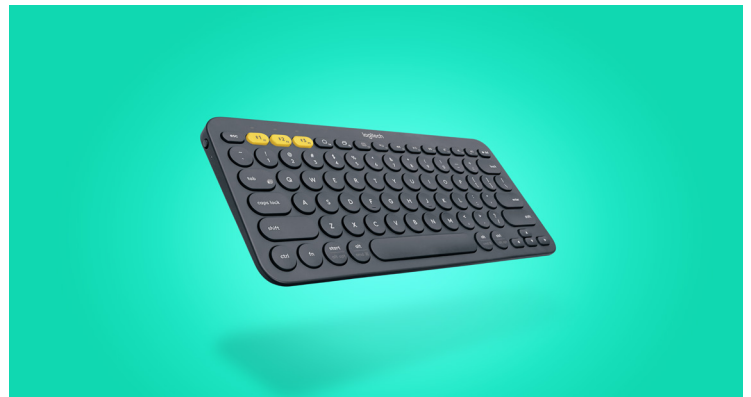

logitech®

[logitech.com/business/workhealthier](https://www.logitech.com/business/workhealthier)
Logitech Inc.
7700 Gateway Blvd.
Newark, CA 94560

PARTNER WITH LOGITECH FOR YOUR NEXT WORKSPACE WIN

Every big win starts with a little victory—and Logitech makes Workspace Wins simple to achieve through purpose-built solutions designed to meet your ever-evolving workspace needs.

[Learn more and download the free brochure at logitech.com/business](https://www.logitech.com/business)

© 2020 Logitech. Logitech, Logi and the Logitech logo are trademarks or registered trademarks of Logitech Europe S.A. and/or its affiliates in the U.S. and other countries.