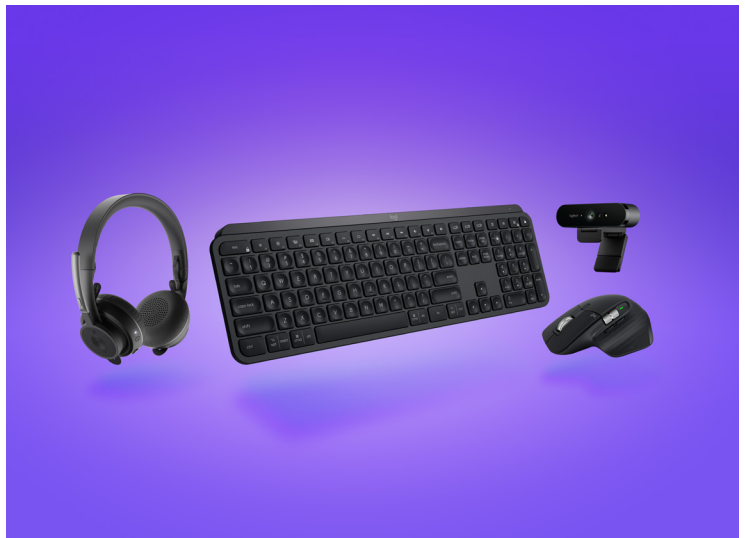

MX Master 3 Mouse

MX Keys Advanced Wireless Keyboard

Brio 4K Pro Webcam

Zone Wireless Plus Headset

# EXECUTIVE COLLECTION

FOR SENIOR EXECUTIVES

Advanced devices for senior executives who need a high-level of performance at the desk, in meetings, and while out of the office. Premium, customizable, and reliable, it includes tools like a state-of-the-art digital pointer, and a performance wireless keyboard, headset and mouse.