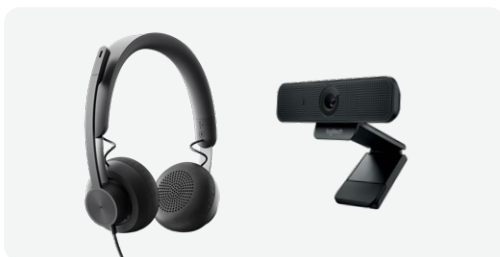

WIRED PERSONAL VIDEO COLLABORATION KIT

- ✓ C925e high-definition 1080p webcam with 78° diagonal field of view
- ✓ RightLight 2 AI-powered adjustments
- ✓ Zone Wired headset provides premium quality sound and active noise cancellation