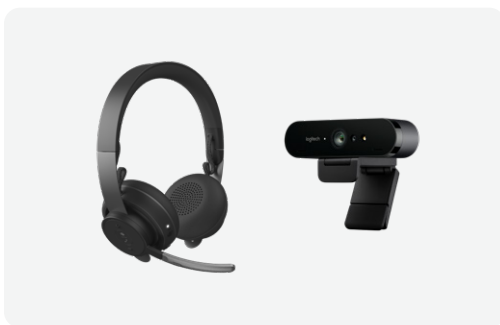

PRO PERSONAL VIDEO COLLABORATION KIT

- ✓ Advanced 4K Ultra-HD Brio webcam with 90° diagonal field of view
- ✓ RightLight 3 AI-powered adjustments
- ✓ Zone Wireless *Bluetooth*® headset delivers superbly clear sound and active noise cancellation
- ✓ Works with personal computers and *Bluetooth*® enabled mobile devices